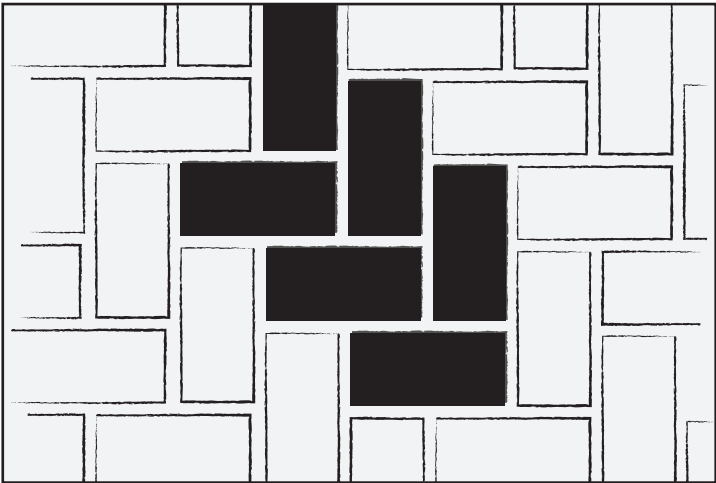

OLD YORK™ PAVER

Running Bond

90° Herringbone

Basket Weave

Modified Basket Weave