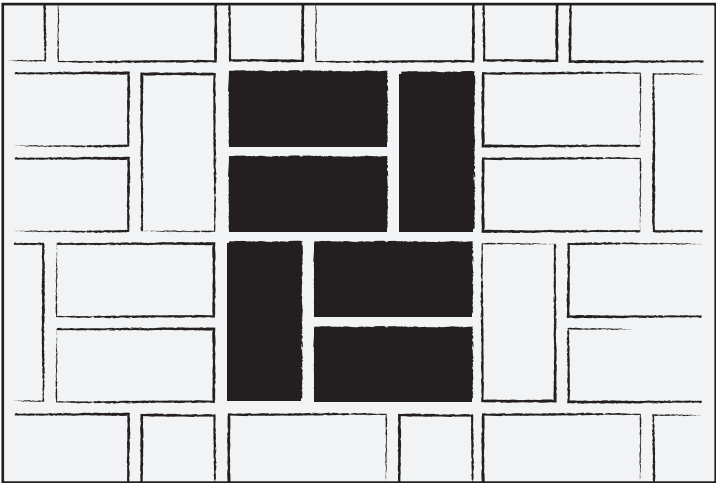

OLD YORK™ PAVER

Running Bond

90° Herringbone

Basket Weave

Modified Basket Weave